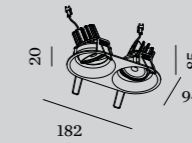

DEEP ADJUST

CEILING RECESSED

2.0 LED

2x LED 7/10W | 350/500mA | 18Vf
COB 3-step | excl. power supply
aluminium powder coated
1800-2850K 16V

0.61kg IP20 0.3-1D 36°
35°/35° 355° 90 86-89x172-178
4-23

	CODE
	112761W_
	112761B_

LIGHT COLOUR	LUMEN	CRI	CODE
2700K	2x530/710	>90	3
3000K	2x570/770	>90	5
4000K	2x580/800	>90	6
1800-2850K	2x330/450	>95	9

ALWAYS USE

power supply | 500mA

	CODE
10W	90214405
15W dim	90224501
20W DALI	90244602