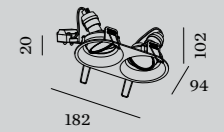

DEEP ADJUST

CEILING RECESSED

2.0 LED

2x LED 7/10W | 350/500mA | 18Vf
COB 3-step | excl. power supply
aluminium powder coated
1800-2850K 16V

0.61kg IP20 0.3-1D 36°
35°/35° 355° 90 86-89x172-178
4-23

	CODE
	112761W_
	112761B_

350mA power supplies on page 694

2.0 PAR16

2x PAR16 max. 12W | GU10
100-240VAC | 50-60Hz
aluminium powder coated

0.42kg IP20 0.3-1D 35°/35°
355° 105 86-89x172-178
4-23

	CODE
	112720W0
	112720B0

OPTIONAL

PAR16 LED GU10 7W | phase-cut dim